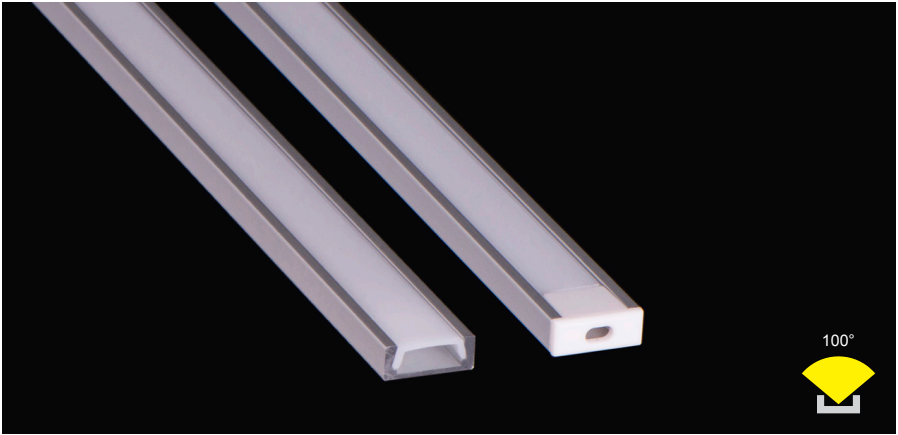

SURFACE MOUNTED SERIES

100°

Accessory

ITEM NO.: **LW-AS5**

Aluminum Profile
Code: AS5

Plastic Endcap
(with/without hole)
Code: AS5-Cap
Code: AS5-Cap-H

Metal Clip
Code: AS4-Clip-M

< 14.4W/m

Optional Diffuser(PC)

D002 type					
Dimensions(mm)	Max strip width	Opal	Milky	Frosted	Clear
16*6	11.2mm	√	/	√	√
Code		D002-O	/	D002-F	D002-C
Light Transmittance		59%	/	73%	95%

Stocked length availability:2m,2.5m.Customized length below 6m upon your request.