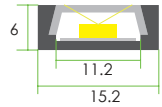

SURFACE MOUNTED SERIES

100°

Accessory

ITEM NO.: **LW-AS5**

Aluminum Profile
Code: AS5

Plastic Endcap
(with/without hole)
Code: AS5-Cap
Code: AS5-Cap-H

Metal Clip
Code: AS4-Clip-M

< 14.4W/m

Optional Diffuser(PC)

D002 type					
Dimensions(mm)	Max strip width	Opal	Milky	Frosted	Clear
16*6	11.2mm	√	/	√	√
Code		D002-O	/	D002-F	D002-C
Light Transmittance		59%	/	73%	95%

Stocked length availability:2m,2.5m.Customized length below 6m upon your request.